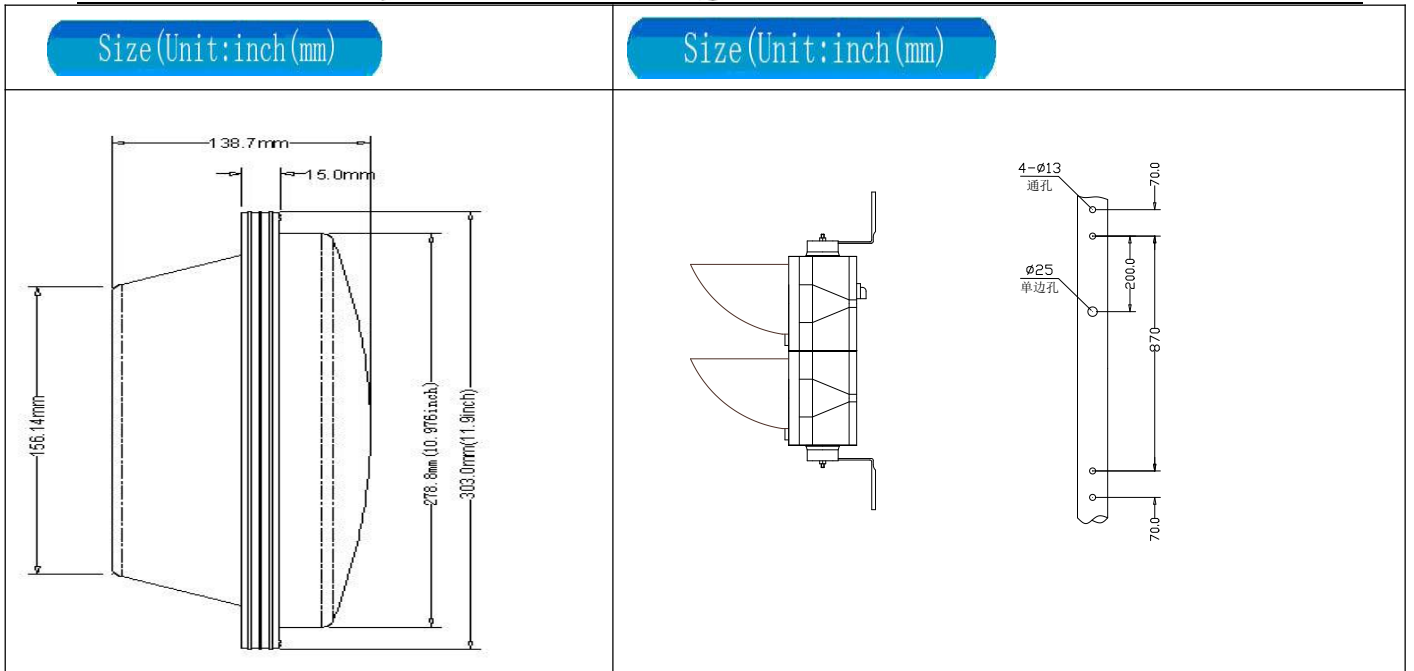

SHENZHE NOBLE OPTO CO.,LTD

green light,green life

Http://www.nobleled.com E-mail:sales@nobleled.com TEL:+86-755-27654119 FAX:+86-755-29002484

Characteristics

Color	Size	Model Number	Profile	Voltage	LEDs	Typical Wattage at 25°C	Luminance (cd/m²)	Typical Dominant Wavelength (nm)
	(mm)							
Red	300	NBRX300R-1	Round	100~277VAC	80s	<7	>4000	625
Green	300	NBRX300G-1	Round	100~277VAC	78s	<8	>4000	500

Gather to pack:

Model	housing material	Dim.of Outer Carton	Quantity/CTN	G.W/CTN	N.W/CTN	packing
NBRX312-2	PC	820*430*270	1PCS	9.7	7.5	carton

SHENZHE NOBLE OPTO CO.,LTD

green light,green life

Http://www.nobleled.com E-mail:sales@nobleled.com TEL:+86-755-27654119 FAX:+86-755-29002484

Building C,MingJinHai Industrial Park,SanJiaoTang,ShiYan Town, BaoAn District,Shenzhen,China
TEL:86-0755-27651481 FAX:86-0755-27651483 PostCode:518108
Http://www.nobleled.com Email:sales@nobleled.com Copyright©Noble opto co.,ltd