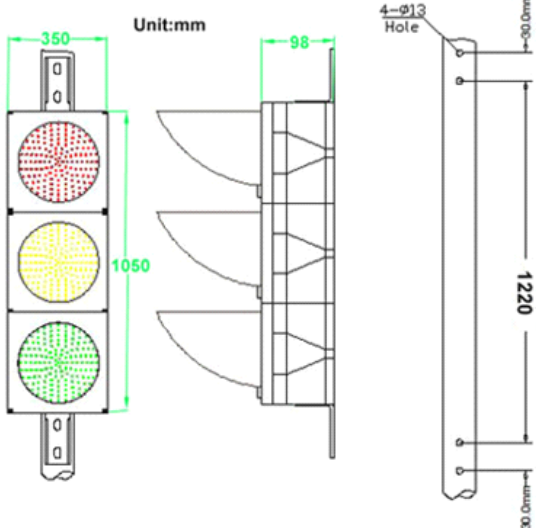

- Energy saving
- Easy installation
- Low power consumption
- Long life time 100,000 hours
- Wide working voltage
- Waterproof IP65
- CE & RoHS

Green Light, Green Life; Safety Light, Safety Life.