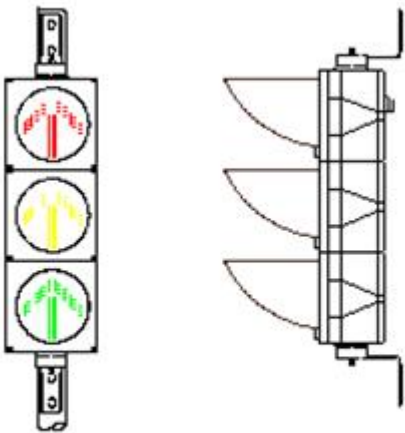

- Energy saving
- Easy installation
- Low power consumption
- Long life time 100, 000hours
- Wide working voltage
- Waterproof IP65
- CE&RoHS

Green Light, Green Life; Safety Light, Safety Life.