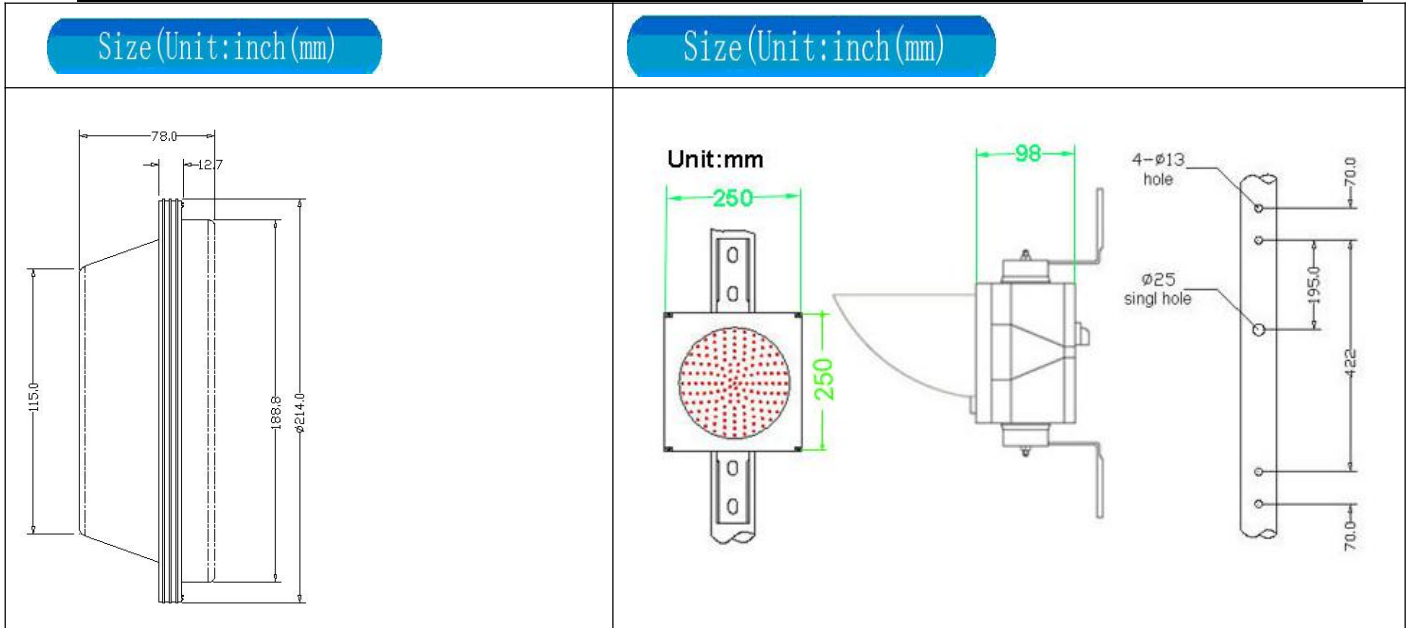

8 Inch Incandescent Look LED Traffic Signals

SHENZHE NOBLE OPTO CO.,LTD

green light,green life

Http://www.nobleled.com E-mail:sales@nobleled.com TEL:+86-755-27654119 FAX:+86-755-29002484

Characteristics

Color	Size	Model Number	Profile	Voltage	LEDs	Typical Wattage at 25°C	Luminance (cd/m ²)	Typical Dominant Wavelength (nm)
	(mm)							
Green	200	NBJD200G-1	Round	12-24VDC 100-277V AC	90s	<8	>8000	500

Gather to pack:

Model	housing material	Dim.of Outer Carton	Quantity/CTN	G.W/CTN	N.W/CTN	packing
NBJD211G	PC	420*320*200mm	1PCS	3.46kg	3KG	carton

SHENZHE NOBLE OPTO CO.,LTD

green light,green life

Http://www.nobleled.com E-mail:sales@nobleled.com TEL:+86-755-27654119 FAX:+86-755-29002484