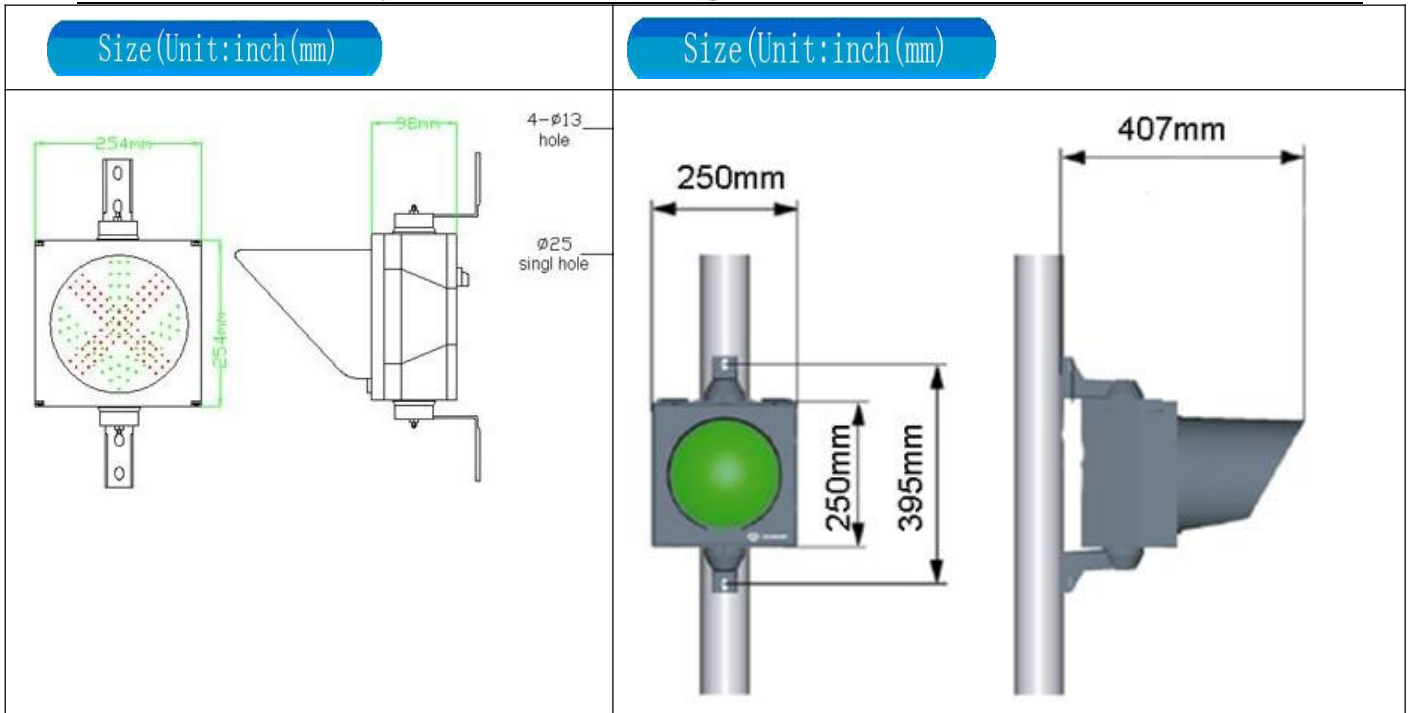

8 Inch Incandescent Look LED Traffic Signals

SHENZHE NOBLE OPTO CO.,LTD

green light,green life

Http://www.nobleled.com E-mail:sales@nobleled.com TEL:+86-755-27654119 FAX:+86-755-29002484

Characteristics

| Color | Size | Model Number | Profile | Voltage | LEDs | Typical Wattage at 25°C | Luminance (cd/m²) | Typical Dominant Wavelength (nm) |
|------------|------|--------------|---------|-------------------------|------|-------------------------|-------------------|----------------------------------|
| | (mm) | | | | | | | |
| Red | 200 | NBFX200R-1 | Round | 12-24VDC 100-277V AC | 36s | <3 | >4000 | 625 |

Gather to pack:

| Model | housing material | Dim.of Outer Carton | Quantity/CTN | G.W/CTN | N.W/CTN | packing |
|-----------|------------------|---------------------|--------------|---------|---------|---------|
| NBFX211-R | PC | 420*320*200mm | 1PCS | 3.46kg | 3KG | carton |